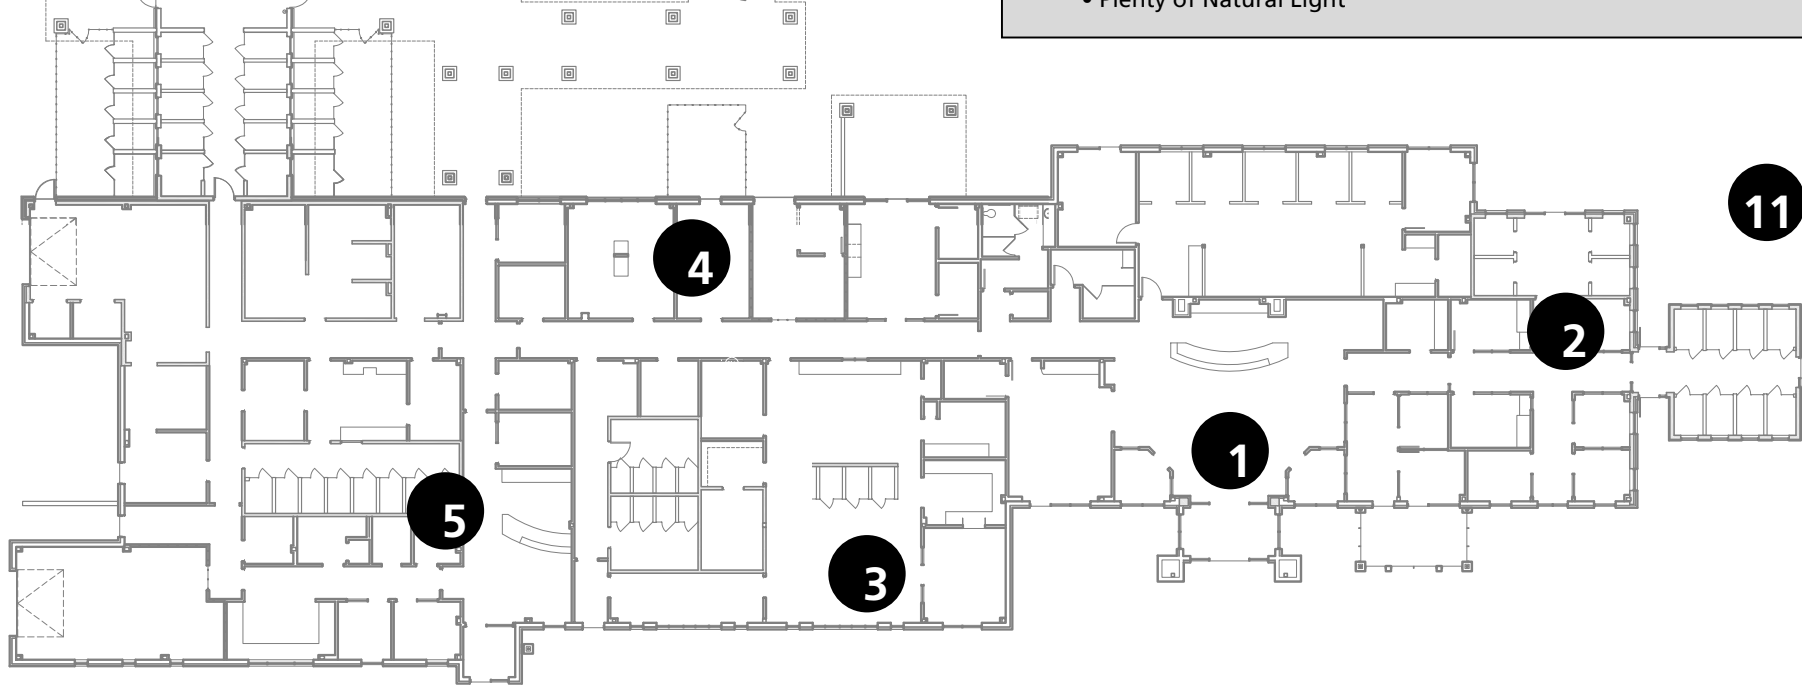

10

- 1 Main Lobby/Entry**
 - Pawprint Pathway
 - Featured Dog and Cat Areas
 - Information Desk
 - Adoptable Animals Kiosk
 - Education Classroom
 - Retail Area
 - 2 Adoption Pavilion**
 - Catanooga
 - Cat Purr Porch
 - Cat Colony Rooms
 - Meet & Greet Areas
 - Real Life Rooms
 - Puppy Kindergarten
 - Dog Adoption Center
 - 3 Clinic**
 - Spay/Neuter Surgery Suite
 - Recovery Areas
 - Behavior Assessment
 - Medical Treatment
 - Isolation Rooms
 - 4 Small Dog Suites & Cat Quarters**
 - Stainless Steel Cages
 - Separate Small Dog Yard
 - Individually Vented Cat Cages
 - Plenty of Natural Light
 - 5 Field Services**
 - Animal Admission
 - Animal Quarantine
 - Medical Triage
 - Squad Room
 - Grooming Salon
 - Exotics Area
 - 6 D Kennels (Doggonit, I got caught)**
 - Safe Harbor
 - Legal Hold
 - Individual Outdoor Yards
 - Epoxy Kennel Floors*
 - Flushable Floor Drains*
 - 7 C Kennels (Capable of learning)**
 - Unplanned Pregnancy Kennels
 - Green Septic System*
 - Astro turf Play Yards*
 - 8 B Kennels (Being a good dog)**
 - Group Play Yards*
 - Frequent 100% Air Exchange*
 - 9 A Kennels (Already exemplary)**
 - Glazed Block Walls*
 - Window in Each Enclosure*
 - 10 Courtyard**
 - Herb Garden
 - Paved Walkways
 - View of Outdoor Play Yards
 - 11 Community Outdoor Areas**
 - Off-leash Dog Park
 - Small Septic Systems
 - Agility Equipment
 - Walking Trails
- * Component of A, B, C & D Kennel areas